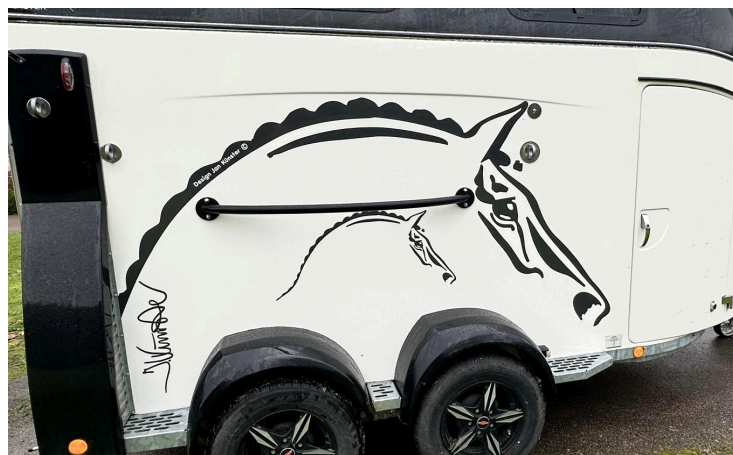

Böckmann Used Grand Master

*** Call ***

No VAT

High class: With an internal length of 3900 mm and an internal width of 1750 mm, the Grand Master SR places special emphasis on a large space and a great design. The trailer has exclusive features such as LED interior lighting switchable from white to blue, aluminium rims, sliding windows and a roof vent. Special highlights are the variable centre post partition wall and the walk-in saddle room, which is accessible from the inside through a man-high door

Colour		Number of Horses	
Number of Axles	2	Gross Weight	2700
Unladen weight	1238	Capacity	1462
Length	5260	Width	2310
Height	2820	Tow Ball Height	

Information about this item above is provided by **Court Farm Garage** for guidance. Should you have any questions please do not hesitate to contact the garage.