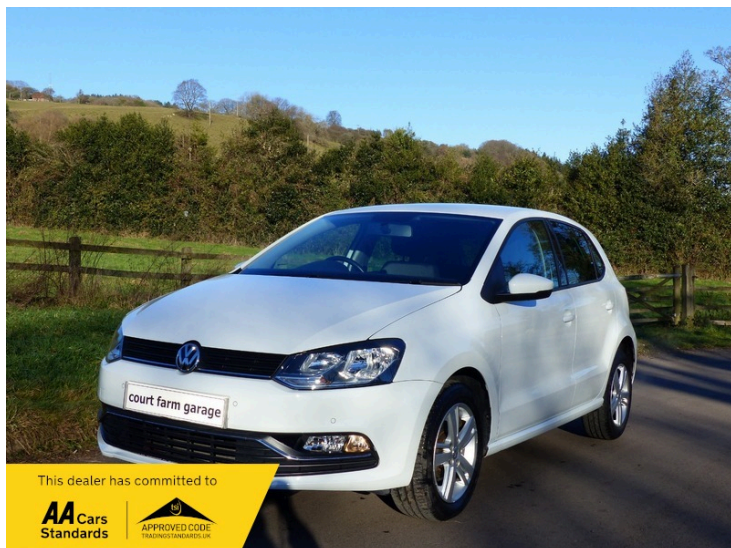

## Court Farm Garage

Broad Street

Littledean

Cinderford

Gloucestershire

GL14 3JT

eMail [enquiries@courtfarmgarage.co.uk](mailto:enquiries@courtfarmgarage.co.uk)

Phone 01594 827835

## Volkswagen Polo

£ 12,600

Introducing the all-new Volkswagen Polo MATCH TSI in stunning white. This limited Match Edition comes with a sleek and modern design that is sure to turn heads wherever you go. The TSI engine offers incredible performance and fuel efficiency, making it the perfect choice for your daily commute or weekend road trips. The cloth interior is not only comfortable and luxurious, but also easy to clean and maintain, so you can keep your car looking brand new for years to come. Experience the ultimate driving experience with the Volkswagen Polo MATCH TSI. With advanced safety features and cutting-edge technology, you can drive with peace of mind knowing you and your passengers are protected. The spacious interior offers plenty of room for both passengers and cargo, making it ideal for all your adventures. Don't miss out on the opportunity to own this exceptional vehicle - visit your local Volkswagen dealership today to test drive the Polo MATCH TSI and see for yourself why it is the perfect choice for the modern driver.

<b>Body Style</b>	Hatchback	<b>Colour</b>	White
<b>Fuel</b>	Petrol	<b>Doors</b>	5
<b>Year</b>	2017	<b>First Registration Date</b>	2017-01-28
<b>Mileage</b>	12,593 miles	<b>Engine Size</b>	1197 cc
<b>BHP</b>	88 bhp	<b>Transmission</b>	5 Speed
<b>Gearbox</b>	Manual	<b>HP Payment</b>	£ 321