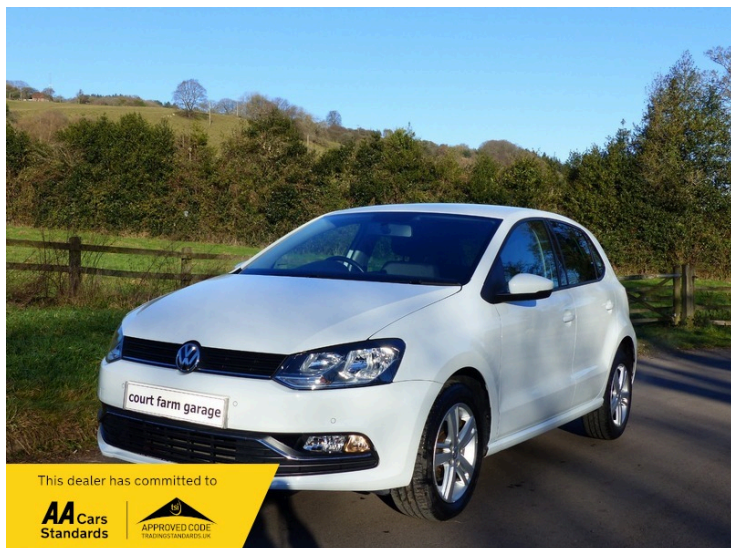

Court Farm Garage

Broad Street

Littledean

Cinderford

Gloucestershire

GL14 3JT

eMail enquiries@courtfarmgarage.co.uk

Phone 01594 827835

Volkswagen Polo

£ 12,600

Introducing the all-new Volkswagen Polo MATCH TSI in stunning white. This limited Match Edition comes with a sleek and modern design that is sure to turn heads wherever you go. The TSI engine offers incredible performance and fuel efficiency, making it the perfect choice for your daily commute or weekend road trips. The cloth interior is not only comfortable and luxurious, but also easy to clean and maintain, so you can keep your car looking brand new for years to come. Experience the ultimate driving experience with the Volkswagen Polo MATCH TSI. With advanced safety features and cutting-edge technology, you can drive with peace of mind knowing you and your passengers are protected. The spacious interior offers plenty of room for both passengers and cargo, making it ideal for all your adventures. Don't miss out on the opportunity to own this exceptional vehicle - visit your local Volkswagen dealership today to test drive the Polo MATCH TSI and see for yourself why it is the perfect choice for the modern driver.

Body Style	Hatchback	Colour	White
Fuel	Petrol	Doors	5
Year	2017	First Registration Date	2017-01-28
Mileage	12,593 miles	Engine Size	1197 cc
BHP	88 bhp	Transmission	5 Speed
Gearbox	Manual	HP Payment	£ 321